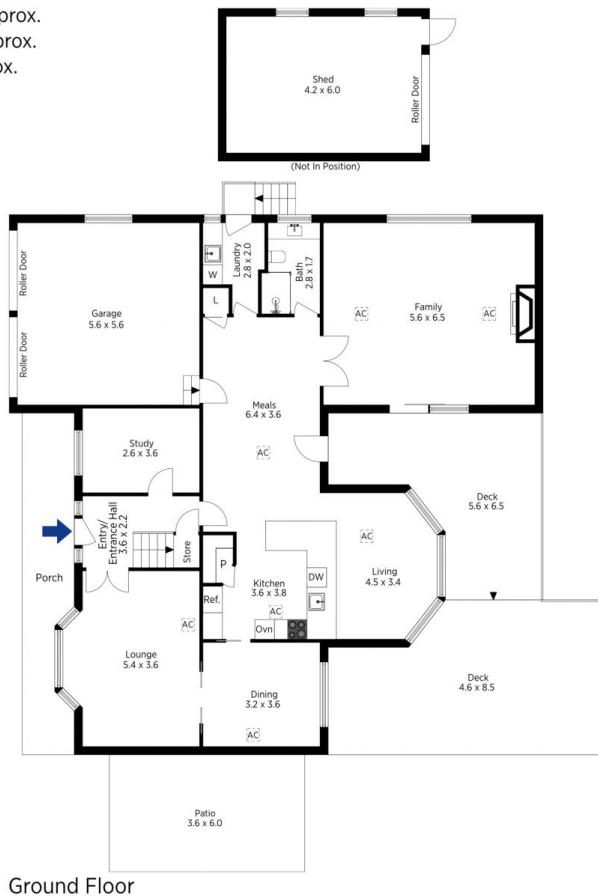

Ground Floor