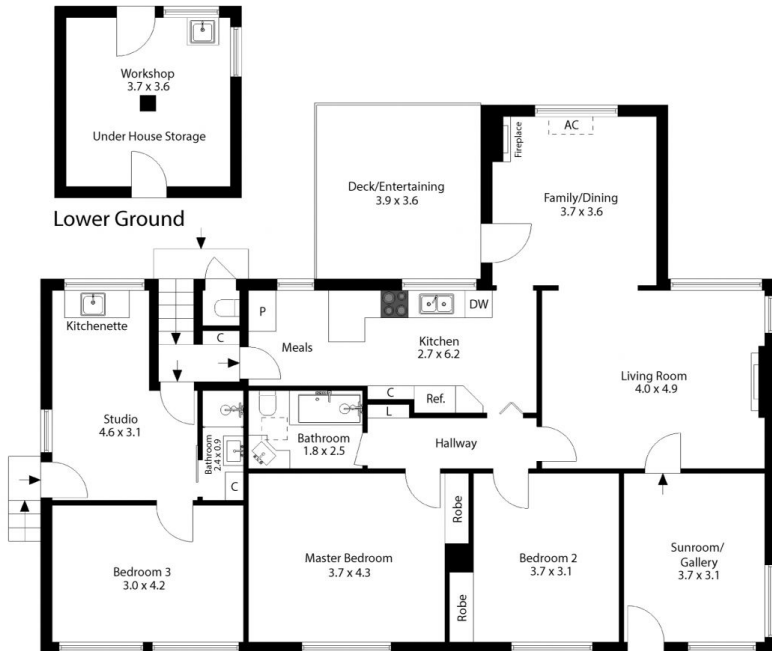

3 CRANE STREET, SPRINGWOOD

Upper Ground

INTERNAL
130 m²
EXTERNAL
17 m²
TOTAL
147 m²